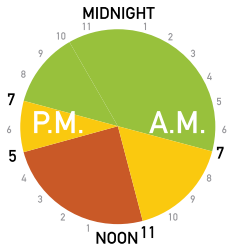

Summer-Weekdays

May 1 – October 31

Weekends & Holidays

Winter-Weekdays

November 1 – April 30

The Ontario Energy Board (OEB) sets the daily and seasonal time-of-use prices and periods every May 1 and November 1. Visit www.ontarioenergyboard.ca to see current prices.