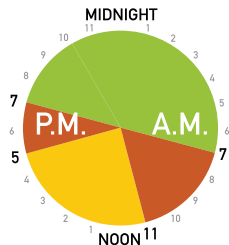

Summer-Weekdays

May 1 – October 31

Weekends & Holidays

Winter-Weekdays

November 1 – April 30

The Ontario Energy Board (OEB) sets the daily and seasonal time-of-use prices and periods every May 1 and November 1. Visit www.ontarioenergyboard.ca to see current prices.