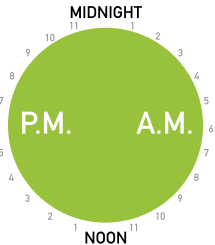

Summer-Weekdays

May 1 – October 31

Weekends & Holidays

Winter-Weekdays

November 1 – April 30

The Ontario Energy Board (OEB) sets the daily and seasonal time-of-use prices and periods every May 1 and November 1. Visit www.ontarioenergyboard.ca to see current prices.